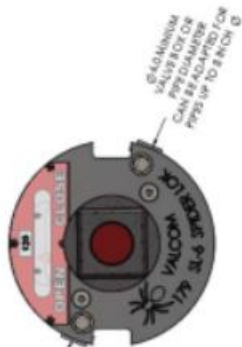

1. Allow minimum of 9 inches from top of stem extension to valve box cover seat.
2. Minimum dia to accommodate indicator must be at least 6 inches dia for a length of 8 inches below cover seat.

SPIDER LOK IS THE ONLY MANUAL POSITION INDICATOR DESIGNED TO FIT INSIDE THE AREA OF A 6 INCH DIAMETER STAND PIPE
SPIDER LOK IS AN INDICO BRAND PRODUCT MANUFACTURED BY THE VALCOM DIVISION OF TOOLING RESEARCH INC