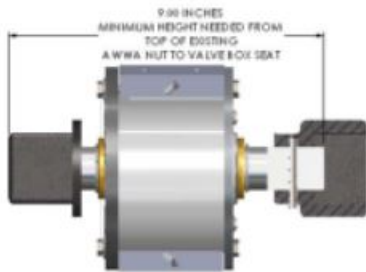

1. Allow minimum of 9 inches from top of stem extension to valve box cover seat.
2. Minimum dia to accommodate indicator must be at least 6 inches dia for a length of 8 inches below cover seat.

SPIDER LOK IS THE ONLY MANUAL POSITION INDICATOR DESIGNED TO FIT INSIDE THE AREA OF A 6 INCH DIAMETER STAND PIPE
SPIDER LOK IS AN INDICO BRAND PRODUCT MANUFACTURED BY THE VALCOM DIVISION OF TOOLING RESEARCH INC