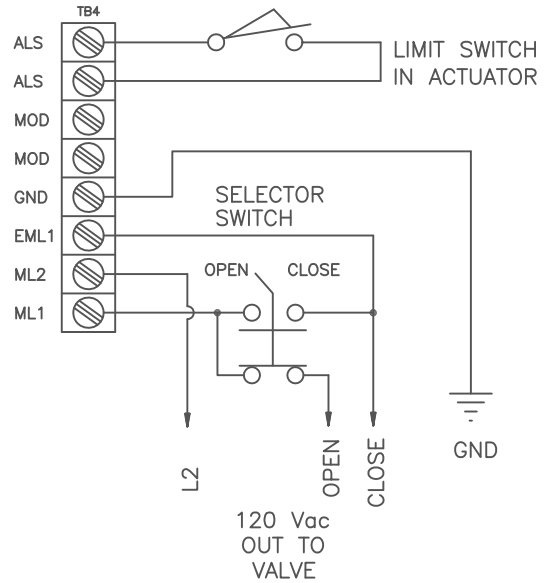

FAIL SAFE TERMINAL BLOCK

TYPICAL CONNECTION FOR MODULATING ACTUATORS

FOR THIS TYPE OF CONNECTION
INSTALL A JUMPER BETWEEN
TERMINALS ML1 AND EML1

FAIL SAFE TERMINAL BLOCK

TYPICAL CONNECTION FOR NON-MODULATING ACTUATORS

<p>Valcom Inc. 81 Diamond St. Walpole, MA 02081 (508) 668-5583</p>		<p>CUSTOMER: Buyer's Name TITLE: Single Valve Failsafe</p>	
Reference #	DESIGN BY: F. Silva	DATE: 11/15/01	REMARKS: Nema 4 Enclosure
REV: N/A	DATE OF REV: 4/1/05	SHIPPED: 00/00/00	DRAWING NO. VF1620ESv2 SHEET No. 1 of 2