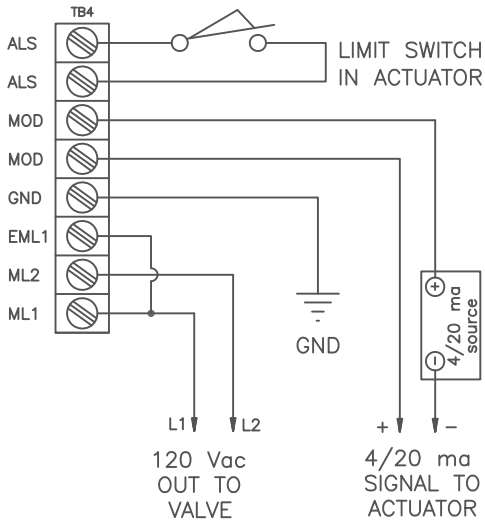

FAIL SAFE TERMINAL BLOCK

TYPICAL CONNECTION FOR MODULATING ACTUATORS

FOR THIS TYPE OF CONNECTION
INSTALL A JUMPER BETWEEN
TERMINALS ML1 AND EML1

FAIL SAFE TERMINAL BLOCK

TYPICAL CONNECTION FOR NON-MODULATING ACTUATORS

<p>Valcom Inc. 81 Diamond St. Walpole, MA 02081 (508) 668-5583</p>		<p>CUSTOMER: Buyer's Name TITLE: Single Valve Failsafe</p>	
Reference #	DESIGN BY: F. Silva	DATE: 11/15/01	REMARKS: Nema 4 Enclosure
REV: N/A	DATE OF REV: 4/1/05	SHIPPED: 00/00/00	DRAWING NO. VF1620ESv2 SHEET No. 1 of 2